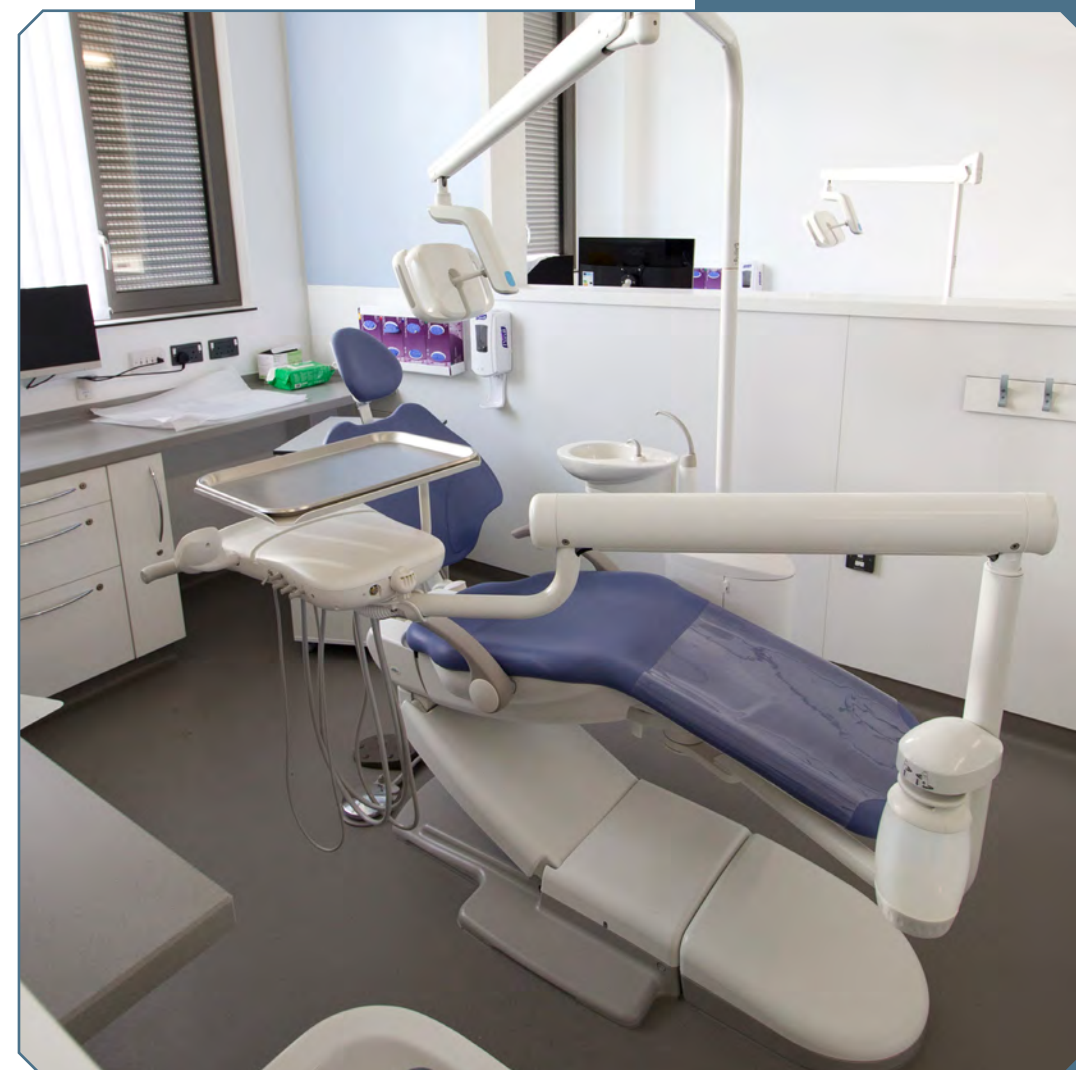

20 RICS
17 Awards
Winner

Location:
Pebble Mill, Birmingham

Value:
£33m new build project

Birmingham Dental Hospital & School of Dentistry

“ The design of the building is innovative and will provide a great opportunity to integrate dental treatment, learning and research in a modern, state-of-the-art environment. ”

Barry Cockcroft, Chief Dental Officer for England

Outside Worcestershire - Built Project

The Brief

One were appointed by BaS LIFT to work alongside the University of Birmingham to design and deliver a new pioneering Birmingham Dental Hospital and School of Dentistry for Birmingham Community Healthcare NHS Trust, the University of Birmingham and Local Improvement Finance Trust, Birmingham and Solihull LIFT.

Project Overview

Officially opened in early 2016, the Birmingham Dental Hospital and School of Dentistry is the UK's first new combined dental hospital and school of dentistry for over 40 years.

The development of the 1.23-hectare (3.05-acre) site into a new four-storey dental hospital and school of dentistry was constructed in 3 years, with a build cost of £33m. Totalling 15,465sqm, it houses a range of services for the public including walk-in emergency dental care, Restorative, Oral Surgery, Oral Medicine, Orthodontics and Paediatric Dentistry.

The public will access all dental services in one wing of the building with a second wing providing world-class research facilities and a modern learning environment for more than 600 undergraduate and postgraduate students and trainees.

Using BIM from the outset has allowed collaboration between the whole development and design team, while involving clients and contractors throughout – achieving a well-designed, cost effective facility.

One Creative Environments Ltd
London office: 43-45 Portman Square, Hesketh House, London, W1H 6HN
Midlands office: 5 The Triangle, Wildwood Drive, Worcester, WR5 2QX
E: mark.martin@oneitd.com
T: 0203 8701645 (London)
T: 01905 362300 (Midlands)
www.oneitd.com